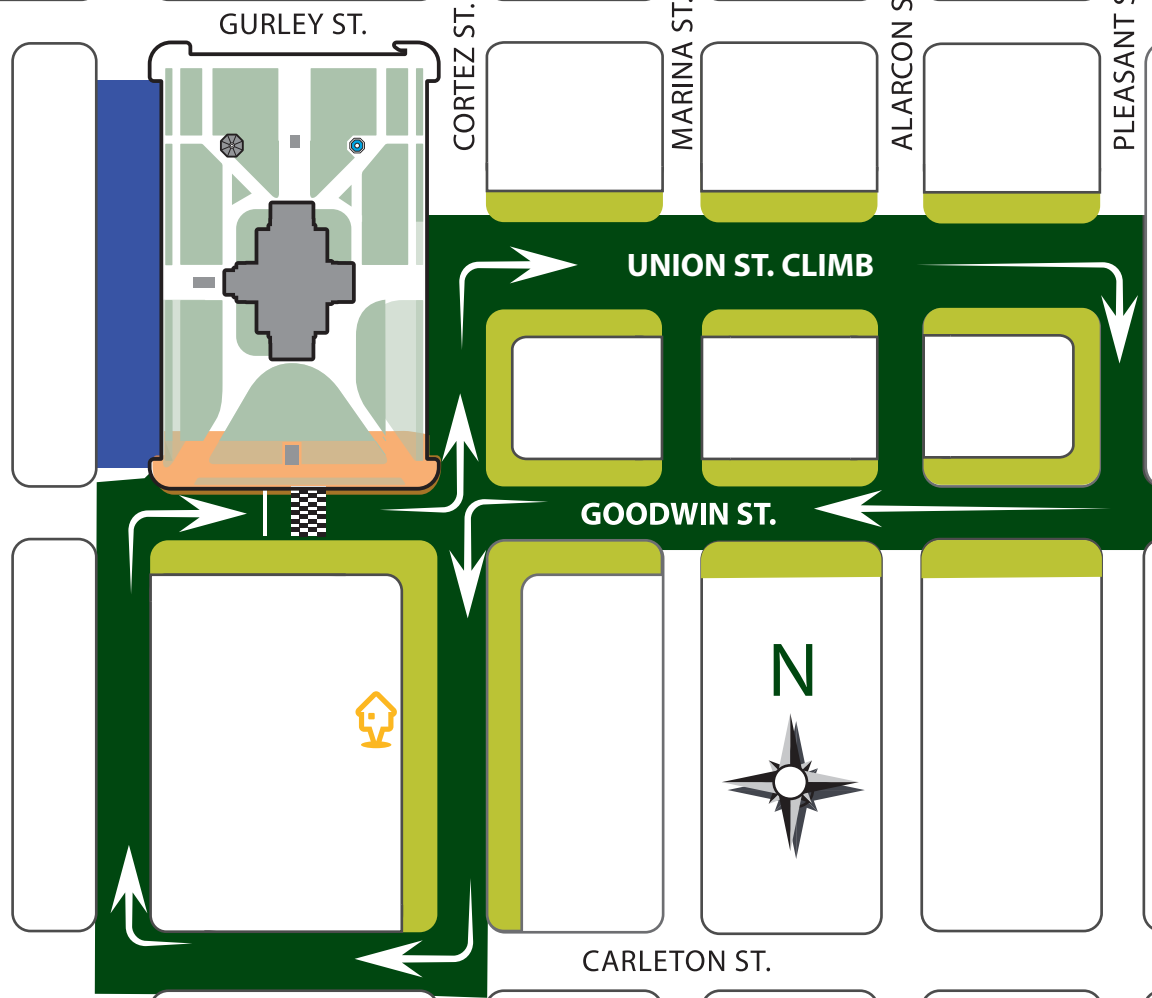

FAT TIRE CRITERIUM COURSE MAP

FRIDAY, APRIL 28

Pro Women 5:15p
Pro Men 6:15p

= Four Peaks Beer Garden

= Direction of Race

= Spectator Friendly Area

= Expo

= The Barley Hound Patio

EPIC RIDES
OFF-ROAD
SERIES